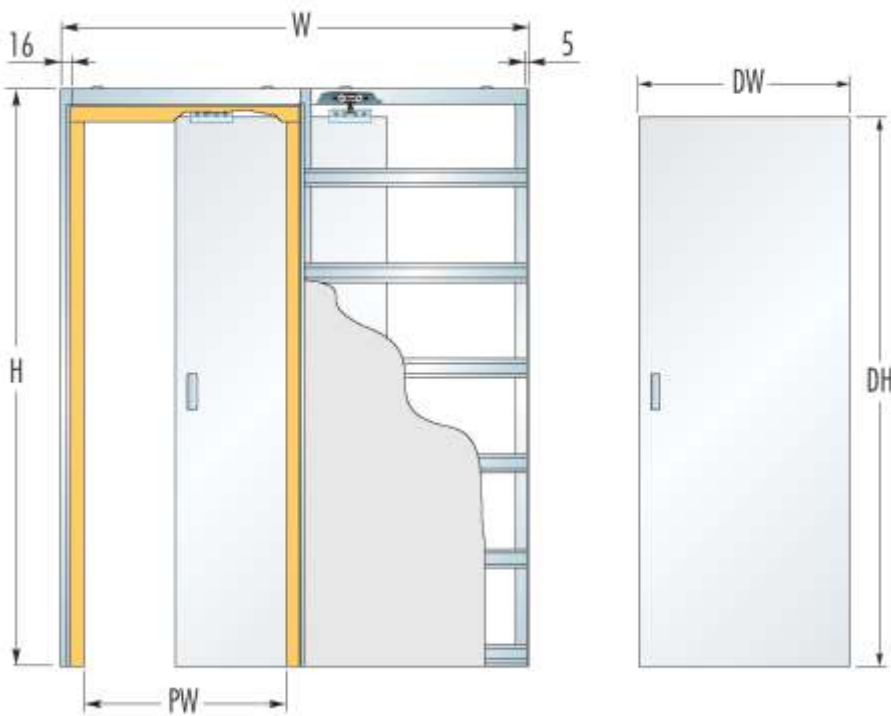

GLASS DOOR - 8MM

Glass door package

A beautiful way to create a stunning en-suite, bathroom open up any space you wish - glass sliding pocket doors are the ultimate way to create more SPACE and LIGHT

These systems use the tried and tested Em-B Eclipse quality sliding pocket door system combined with 8mm thick frameless glass doors which are fully tempered to the latest European norms. The glass has a satin opaque finish which makes it easy to clean with a damp cloth.

PACKAGE INCLUDES :

- 8mm Tempered Glass Door - Satin Opaque
- Jamb Kit
- Satin glass handle which is 11cm long x 1cm in depth - UV welded to either side of the glass
- Door Guide - A specially designed door guide is positioned just inside the pocket at floor level so you door does not flap about. There is no track at all, no threshold needed. You can continue the surface right through the doorway.

FURTHER INFORMATION

POCKETDOORSHOP.CO.UK
0113 245 9559
 info@pocketdoors.co.uk

FRAMES FOR SINGLE DOORS

Max Passage Size PW x PH	Overall Dimension W x H	Finished Wall
737 x 1971	1625 x 2056	100 / 125
800 x 2030	1688 x 2115	100 / 125

DOOR PANEL UK

Standard	
DW	DH
762	1981
826	2040

FRAMES FOR DOUBLE DOORS

Max Passage Size PW x PH	Overall Dimension W x H	Finished Wall
1474 x 1971	3168 x 2056	100 / 125
1600 x 2030	3294 x 2115	100 / 125

DOOR PANEL UK