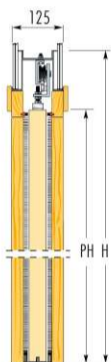

A completely new way to interpret the division of internal space. Curvy modern and spectacular; makes any interior design special.

Various sizes and radii adaptable to a wide range of requirements.

Finished wall thickness 125mm

N.B.: Handing of the door

AVAILABLE ACCESSORIES

■ Door Furniture
See accessories PDF for further details

FURTHER INFORMATION

0113 245 9559
info@em-b.co.uk
www.em-b.co.uk

FRAMES FOR CURVED DOORS

NOTES

Radius R	Max Passage Size PW x PH	Overall Dimension W x H	Overall Dimension		Finished Wall
			A	B	
1000	600 x 2000/2100	1250 x 2158/2258	660	650	125
	700 x 2000/2100	1390 x 2158/2258	760	735	125
	800 x 2000/2100	1545 x 2158/2258	860	860	125
	900 x 2000/2100	1650 x 2158/2258	960	940	125
	1000 x 2000/2100	1760 x 2158/2258	1060	1055	125
1200	600 x 2000/2100	1295 x 2158/2258	660	650	125
	700 x 2000/2100	1450 x 2158/2258	760	735	125
	800 x 2000/2100	1600 x 2158/2258	860	860	125
	900 x 2000/2100	1770 x 2158/2258	960	940	125
	1000 x 2000/2100	1890 x 2158/2258	1060	1055	125
1300	600 x 2000/2100	1305 x 2158/2258	660	650	125
	700 x 2000/2100	1470 x 2158/2258	760	735	125
	800 x 2000/2100	1625 x 2158/2258	860	860	125
	900 x 2000/2100	1775 x 2158/2258	960	940	125
	1000 x 2000/2100	1940 x 2158/2258	1060	1055	125
1500	600 x 2000/2100	1330 x 2158/2258	660	650	125
	700 x 2000/2100	1500 x 2158/2258	760	735	125
	800 x 2000/2100	1665 x 2158/2258	860	860	125
	900 x 2000/2100	1825 x 2158/2258	960	940	125
	1000 x 2000/2100	1975 x 2158/2258	1060	1055	125
1700	600 x 2000/2100	1300 x 2158/2258	660	650	125
	700 x 2000/2100	1480 x 2158/2258	760	735	125
	800 x 2000/2100	1695 x 2158/2258	860	860	125
	900 x 2000/2100	1865 x 2158/2258	960	940	125
	1000 x 2000/2100	2025 x 2158/2258	1060	1055	125
1800	600 x 2000/2100	1350 x 2158/2258	660	650	125
	700 x 2000/2100	1530 x 2158/2258	760	735	125
	800 x 2000/2100	1705 x 2158/2258	860	860	125
	900 x 2000/2100	1875 x 2158/2258	960	940	125
	1000 x 2000/2100	2040 x 2158/2258	1060	1055	125
2000	600 x 2000/2100	1360 x 2158/2258	660	650	125
	700 x 2000/2100	1540 x 2158/2258	760	735	125
	800 x 2000/2100	1720 x 2158/2258	860	860	125
	900 x 2000/2100	1900 x 2158/2258	960	940	125
	1000 x 2000/2100	2070 x 2158/2258	1060	1055	125

When fitting flush pull handles we recommend the stop be regulated so the door protrudes from the pocket to avoid risk to fingers.

Should the door be set to enter the pocket completely we not accept any liability,

Plasterboard not supplied.

Sliding system, door jambs and final architraves all supplied.

Sliding system, door jambs and final architraves all supplied.

Please specify at time of order if doors should be cut for flush pulls. If not specified the doors will be cut for as standard.

Dimensions are given in mm