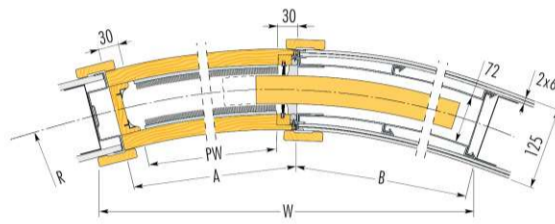

A completely new way to interpret the division of internal space. Curvy modern and spectacular; makes any interior design special.

Various sizes and radii adaptable to a wide range of requirements.

Finished wall thickness 125mm

Dimensions are given in mm